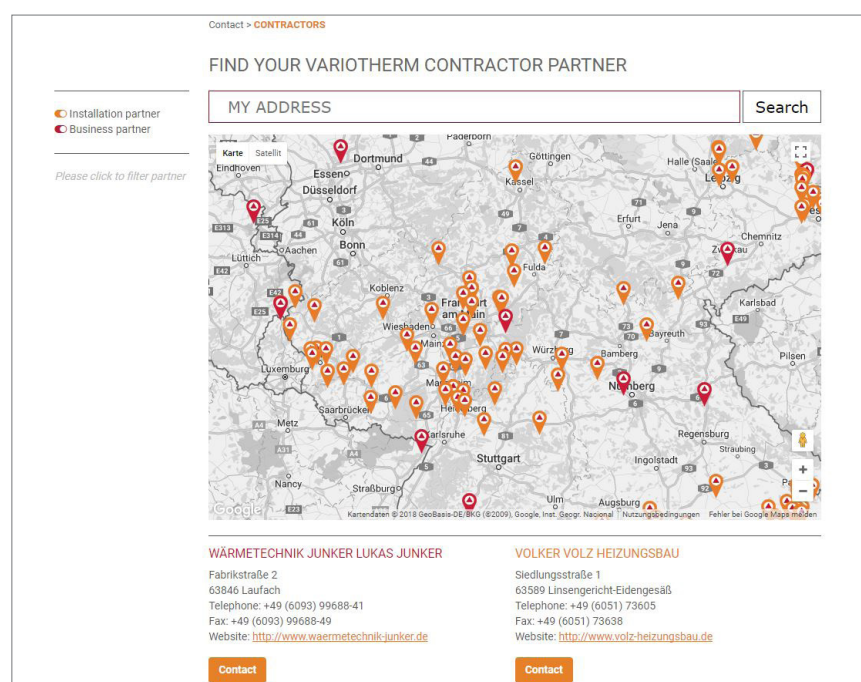

## New search function for partner companies

www.variotherm.com

- 1 The term supply sources has been changed to “**business partner**” or “**installation partner**”. We have added both terms to the navigation function in order to help the user. The menu items “business partner” and “installation partner” link to the same page.

In the future, there shall be no distinction between Austria/Germany/international.

- 2 The search function was adjusted to meet the **Google Standards**. At the start, the user will be asked once if we may request their location. If the request is confirmed, results in their locality are immediately displayed.

- 3 The partner companies are shown both on the map and in the list below. The zoom function expands or reduces the selection.

**Business partners** are indicated on the map with a **red** icon and **installation partners** are shown with an **orange** flag.