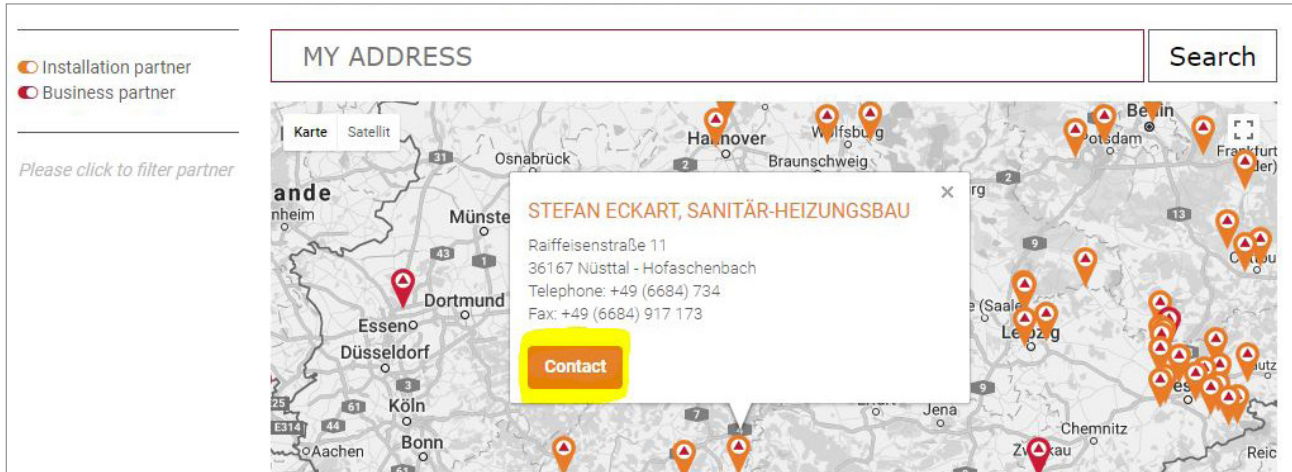

1. 4 The **mouse over function** shows the name of the partner next to every icon. **If the user clicks on the flag** on the map, then the partner's address is shown. Using the request button, an email can be sent immediately to the Variotherm partner.