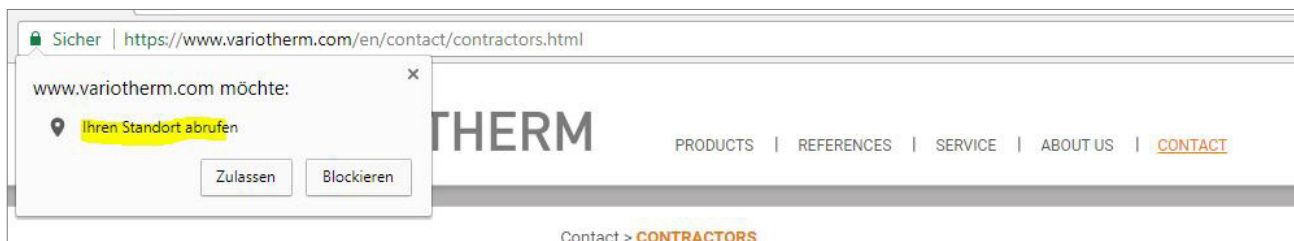

## New search function for partner companies

www.variotherm.com

- 1 The term supply sources has been changed to “**business partner**” or “**installation partner**”. We have added both terms to the navigation function in order to help the user. The menu items “business partner” and “installation partner” link to the same page.

In the future, there shall be no distinction between Austria/Germany/international.

- 2 The search function was adjusted to meet the **Google Standards**. At the start, the user will be asked once if we may request their location. If the request is confirmed, results in their locality are immediately displayed.